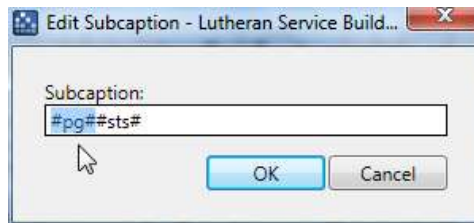

I found a typo. What should I do?

There are bound to be some typos in a project of this size. Please email me at escamman@gmail.com. In fact, please email me with any questions about this project.