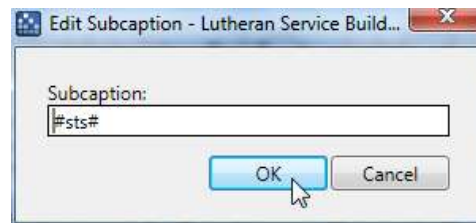

I found a typo. What should I do?

There are bound to be some typos in a project of this size. Please email me at escamman@gmail.com. In fact, please email me with any questions about this project.